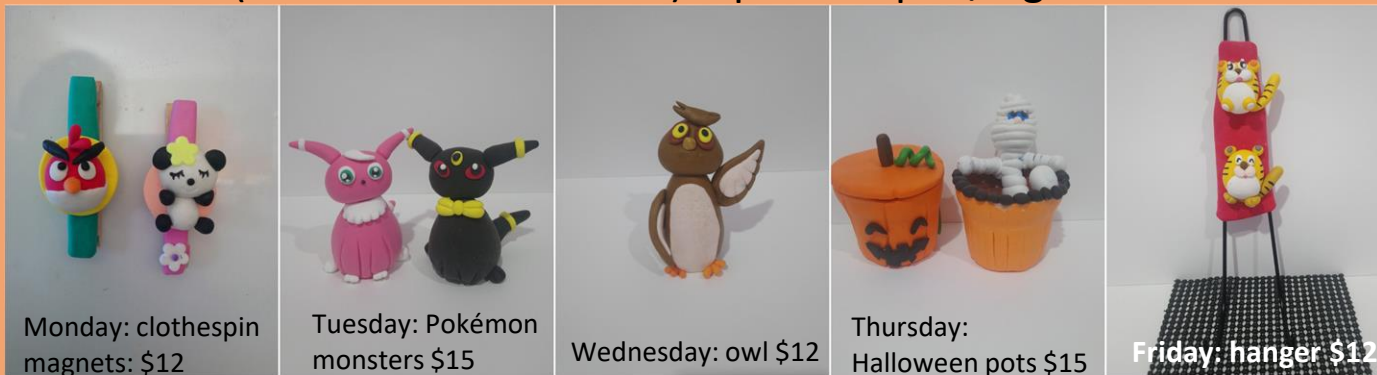

EPSOM COMMUNITY CENTRE

Term 3 Holiday Clay Program bestpals.co.nz

Albert Eden Local Board and Epsom Community Centre are hosting a holiday clay program. Kids will use Air Dried clay to model and shape the products. No need to bake or paint. A great creative activity for kids to experience! Only **PARTIAL CHARGED**. Welcome to make a booking.

Location: Epsom Community Crèche – 200 Gillies Avenue

1st of October to 11th of October

Afternoon session 1 pm – 3 pm

Fee: Shown as below

Age: 5+ , maximum 20 people for each session

Please make a booking via email bestpalsworkshop@gmail.com, including student's name age and preferred sessions

First week (October 1 –October 5): 1pm to 3 pm / ages 5+